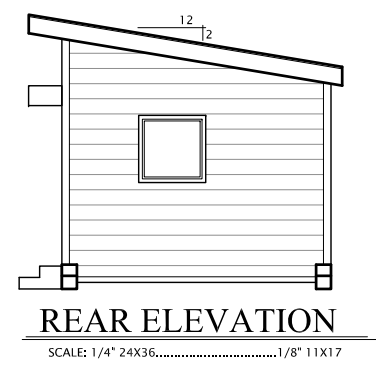

REVISION	DATE

MINI CABANA  
PLANS

PROJECT FOR:  
**SLED HAUS**  
**MINI CABANA BY SLEDHAUS**  
COPYRIGHT 2017

APPROVAL STAMPS

SHEET NUMBER  
**A-1**  
JAN 19 2018

EXTERIOR RENDERINGS

FRONT ELEVATION

REAR ELEVATION

LEFT ELEVATION

RIGHT ELEVATION

FLOOR PLAN