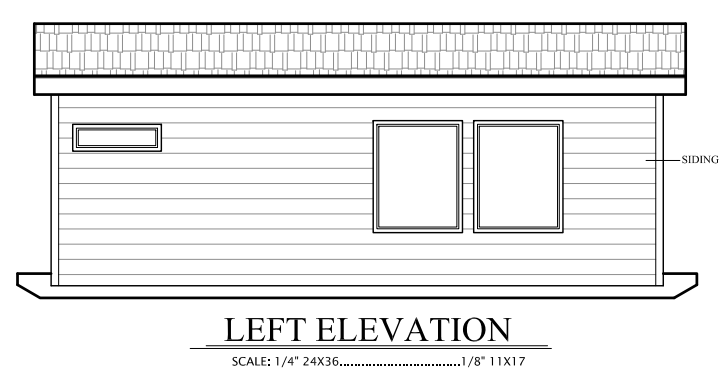

REVISION	DATE

MINI CABANA  
PLANS

PROJECT FOR:  
**SLED HAUS**  
**MINI CABANA BY SLEDHAUS**  
COPYRIGHT 2017

APPROVAL STAMPS

SHEET NUMBER  
**A-1**  
JAN 19 2018

EXTERIOR RENDERINGS

FRONT ELEVATION

REAR ELEVATION

LEFT ELEVATION

RIGHT ELEVATION

FLOOR PLAN