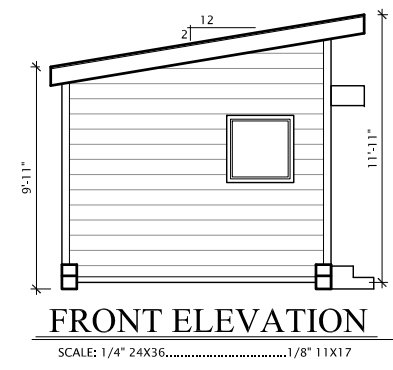

REVISION	DATE

MINI CABANA  
PLANS

PROJECT FOR:  
**SLED HAUS**  
**MINI CABANA BY SLEDHAUS**  
COPYRIGHT 2017

APPROVAL STAMPS

SHEET NUMBER  
**A-1**  
JAN 19 2018

EXTERIOR RENDERINGS

FRONT ELEVATION

REAR ELEVATION

LEFT ELEVATION

RIGHT ELEVATION

FLOOR PLAN