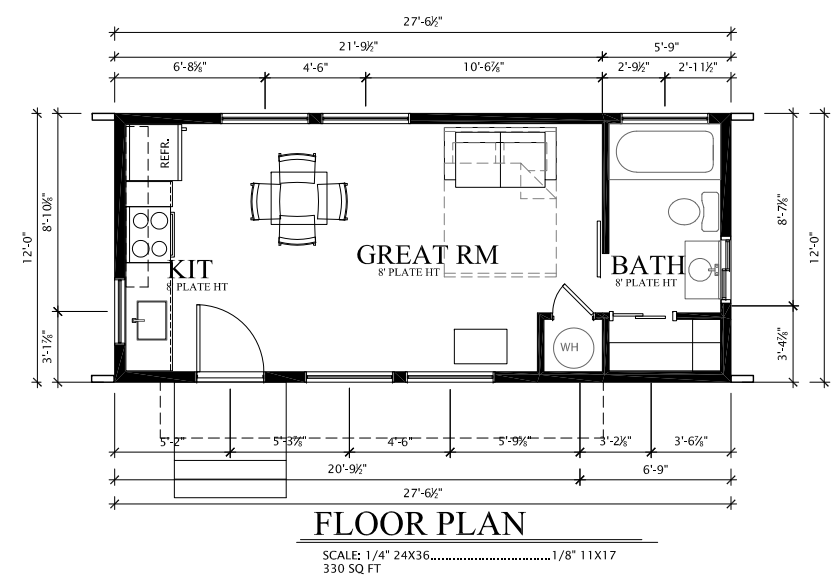

REVISION	DATE

MINI CABANA  
PLANS

PROJECT FOR:  
**SLED HAUS**  
**MINI CABANA BY SLEDHAUS**  
COPYRIGHT 2017

APPROVAL STAMPS

SHEET NUMBER  
**A-1**  
JAN 19 2018

EXTERIOR RENDERINGS

FRONT ELEVATION

REAR ELEVATION

LEFT ELEVATION

RIGHT ELEVATION

FLOOR PLAN