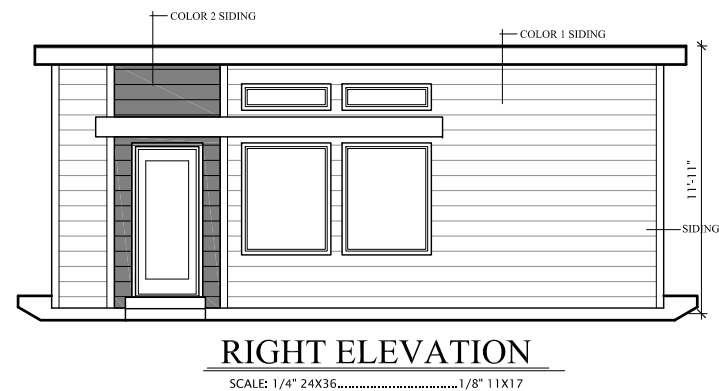

REVISION	DATE

MINI CABANA  
PLANS

PROJECT FOR:  
**SLED HAUS**  
**MINI CABANA BY SLEDHAUS**  
COPYRIGHT 2017

APPROVAL STAMPS

SHEET NUMBER  
**A-1**  
JAN 19 2018

EXTERIOR RENDERINGS

FRONT ELEVATION

REAR ELEVATION

LEFT ELEVATION

RIGHT ELEVATION

FLOOR PLAN